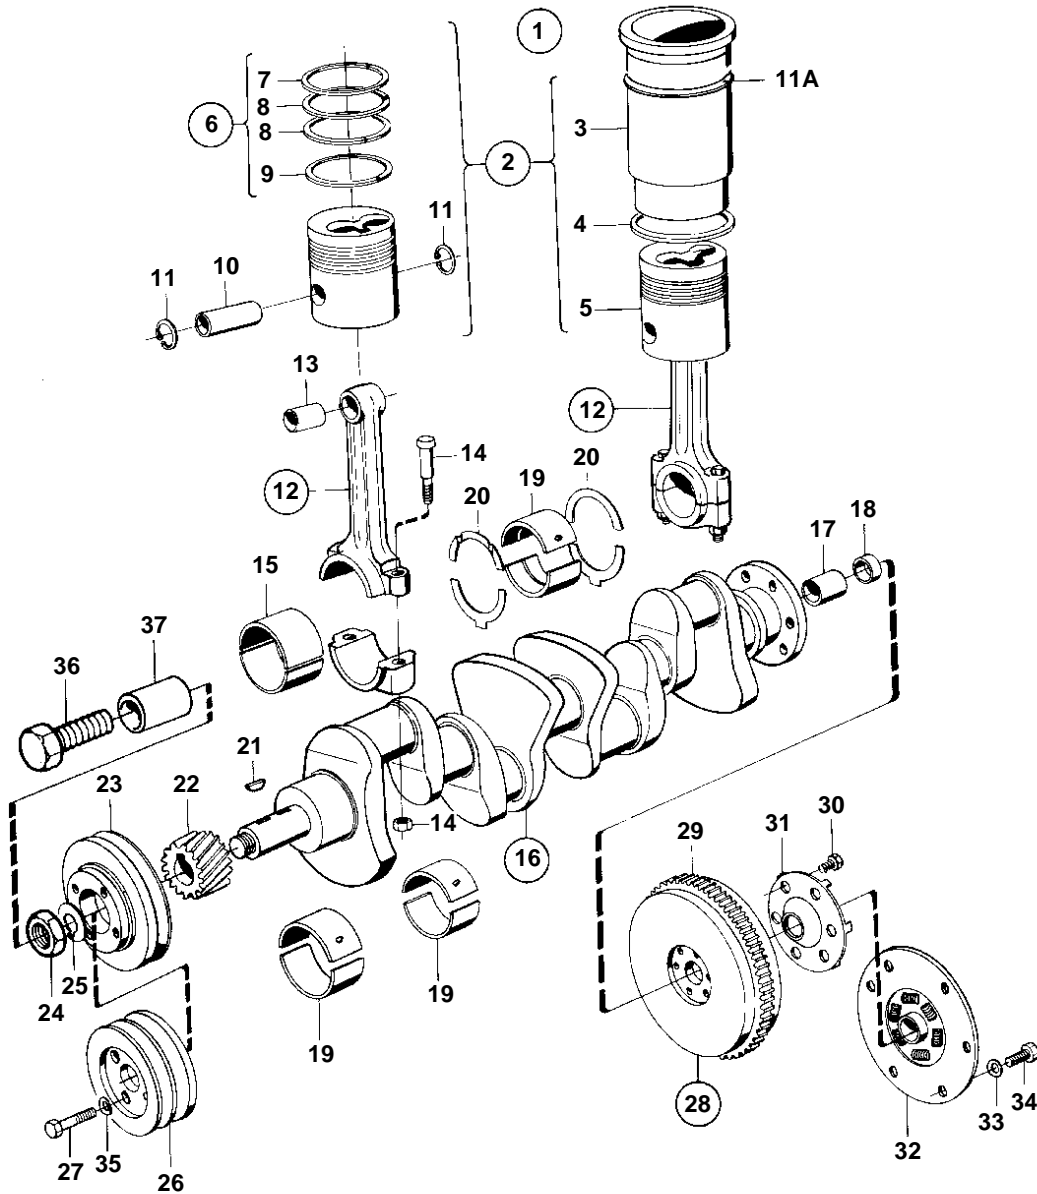

AQD21A, MD21A

5 569

AQD21A, MD21A

REF	PART NO.	QTY	DESCRIPTION	NOTES
1	829530	1	Cylinder liner kit	
2		4	· Cylinder liner kit	MO-3119179/XXXX
	829532	4	· Piston	MO3119180/XXXX-
3		4	· · CYLINDER LINER	
4		4	· · Sealing ring	
5		4	· · PISTON	
6	875377	4	· · Piston ring kit	
7		4	· · · COMPRESSION RING	
8		8	· · · COMPRESSION RING	
9		4	· · · OIL SCRAPER RING	
10		4	· · Piston pin	STD D
		4	· · Piston pin	OVER SIZE 0,05 MM
		4	· · Piston pin	OVER SIZE 0,010 MM
11	914515	8	· · Snap ring	
11A		X	Adjusting washer kit	1EA 829520 CONSISTS OF 4 SHIMS.
12		4	Connecting rod	REPL EARLY TYPE MARKED: 5-4-3-2-1-A-B.IF OTHER MARKING IS STAMPED 4EA 829308 HAVE TO BE USED., MARKED 2
13		4	· Bushing	STD D
		4	· Bushing	OVER SIZE 0,3 MM
14		8	· Screw	
15	875302	1	Bearing shell kit	STD D
	875303	1	Bearing shell kit	UNDER SIZE 0,30 MM
	875304	1	Bearing shell kit	UNDER SIZE 0,50 MM
		1	Bearing shell kit	UNDER SIZE 0,80 MM
16		1		USED ON CRANKSHAFT 826834.
		1	Crankshaft	
17		1	· Bushing	REPLACED BY 1EA 840539 BRACKET (8 HOLES), 9EA 941907 6EA 955297, 2EA 955298.
18	818178	1	· Sealing ring	REPLACED BY 1EA 840539 BRACKET (8 HOLES), 9EA 941907 6EA 955297, 2EA 955298.
19		1	Bearing shell kit	STD D
		1	Bearing shell kit	UNDER SIZE 0,30 MM
		1	Bearing shell kit	UNDER SIZE 0,50 MM
		1	Bearing shell kit	UNDER SIZE 0,80 MM
20		2	Washer	STD D
		2	Washer	OVER SIZE 0,20 MM
21		2	Key	MO-3122138
		2	Key	MO3122139-
22		1	Gear	
23		1	Pulley	STD
24		1	Lock nut	EXCL SPEC 867560 867561 867562 867563 867564 867565., (818019)
25		1	Lock washer	MO-3106775/XXXX
26		1	V-belt pulley	SPEC VERSION
27	955300	4	Hexagon screw	SPEC VERSION
28		1	Flywheel	
29		1	· Gear ring	
30	826768	6	Screw	
31		1	Lock washer	
32	841892	1	Absorber	AQD21A/250 AND MD21A, MD21B WITH VOLVO PENTA REDUCTION REVERSE GEAR., (829476)
	841893	1	Absorber	AQD21A/270, AQD21A/280, AQD21B/280., (824991)
		1	Absorber	MD21A/110S, MD21B/110S, MD21A, MD21B WITH BORG WARNER REVERSE GEAR AND MS3 REVERSE GEAR., (829132)
33	941907	6	Spring washer	
34		6	Hexagon screw	
35	941907	4	Spring washer	
36		1	Screw	SPEC 867560 867561 867562 867563 867564 867565.
37		1	Spacer sleeve	SPEC 867560 867561 867562 867563 867564 867565.